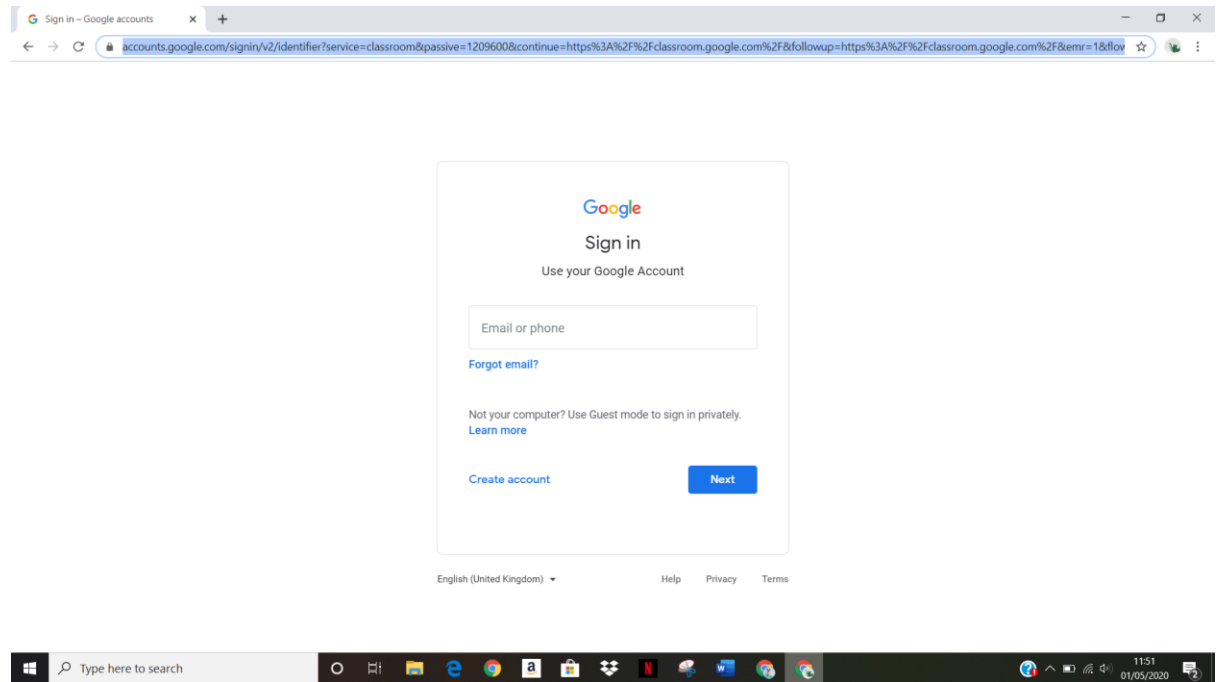

13. When you click on that, you may be asked to put in your sign in information again and the following screen may appear: