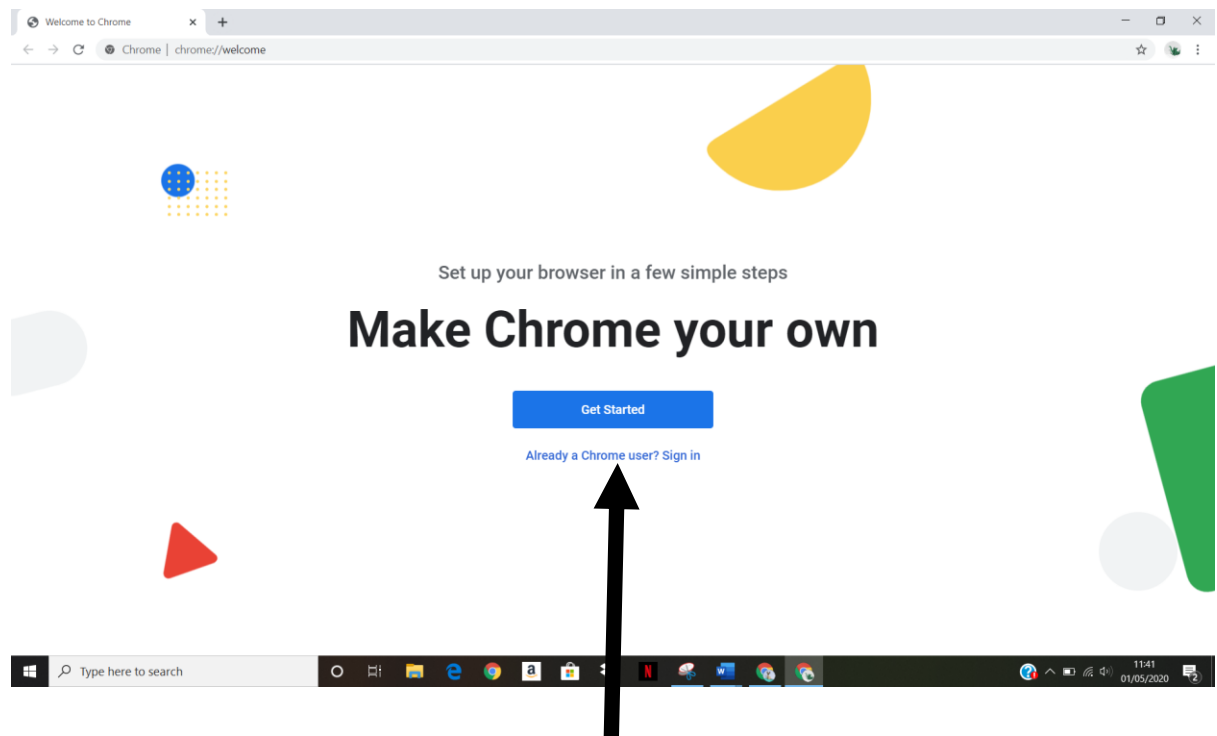

6. You will then be brought to a screen that looks like:

You need to click the 'Already a Chrome user? Sign in' option

7. This will bring you on to a page that looks like this: