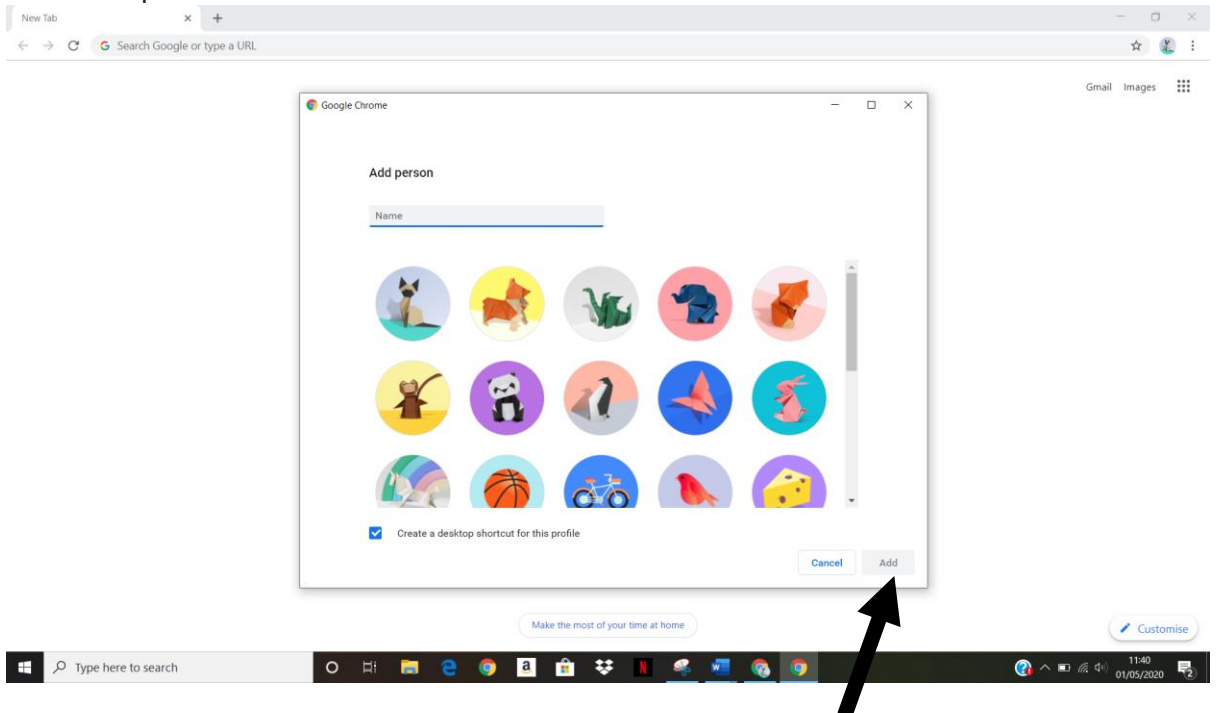

Google Classroom User Guide

1. Open Google's homepage so you have a screen that looks like the one below:

2. Log onto your google account by pressing the icon in the top right corner which looks like this:

3. When you click it, it should come up with a new box that looks like this:

4. You want to click on the +Add button which you can see here.

5. That will open a new box that looks like:

Type in your name, choose an avatar and click add at the bottom