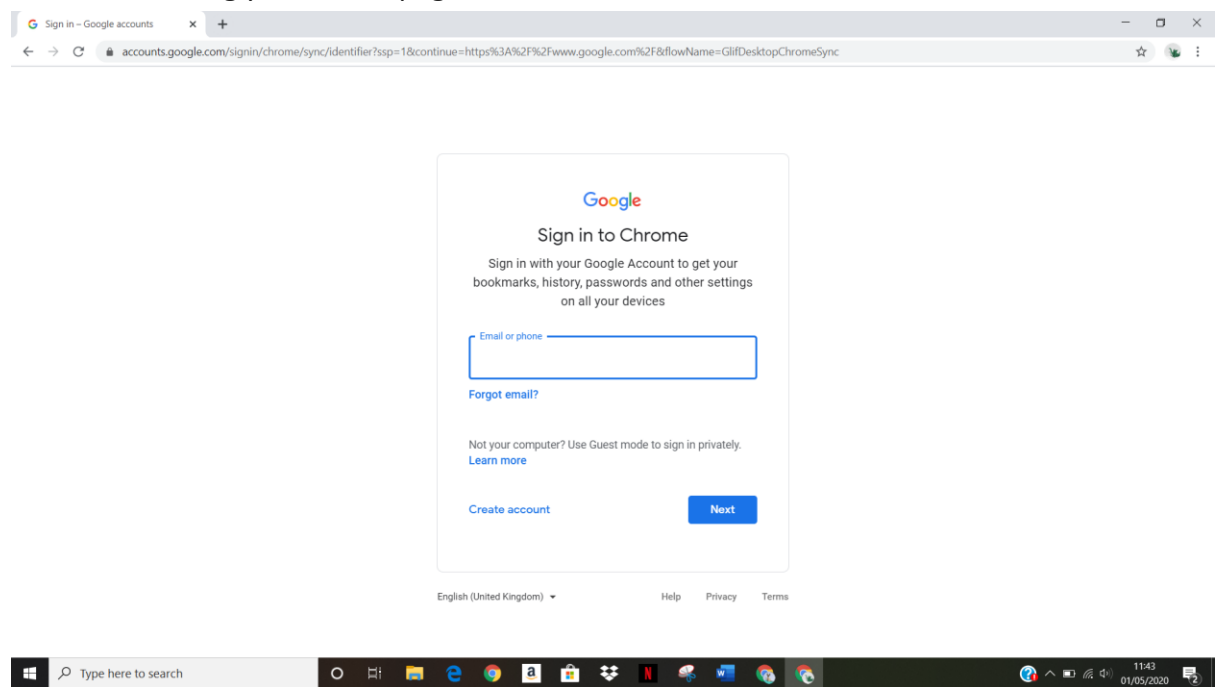

Google Classroom User Guide

1. Open Google's homepage so you have a screen that looks like the one below:

2. Log onto your google account by pressing the icon in the top right corner which looks like this:

3. When you click it, it should come up with a new box that looks like this:

4. You want to click on the +Add button which you can see here.

5. That will open a new box that looks like:

Type in your name, choose an avatar and click add at the bottom

6. You will then be brought to a screen that looks like:

You need to click the 'Already a Chrome user? Sign in' option

7. This will bring you on to a page that looks like this:

8. Type in how you log in to your Google Chromebooks at school. For example:
dave.smith@broadwaypri.co.uk or anita.taylor@broadwaypri.co.uk