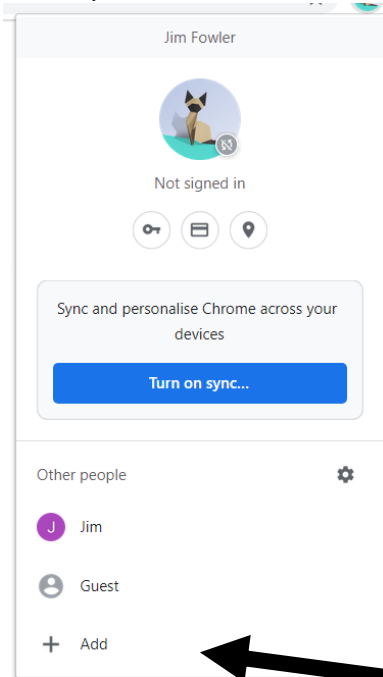

Google Classroom User Guide

1. Open Google's homepage so you have a screen that looks like the one below:

2. Log onto your google account by pressing the icon in the top right corner which looks like this:

3. When you click it, it should come up with a new box that looks like this:

4. You want to click on the +Add button which you can see here.

5. That will open a new box that looks like:

Type in your name, choose an avatar and click add at the bottom