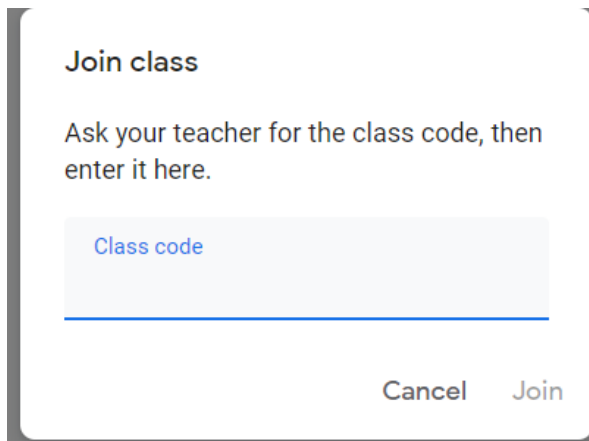

which can be found here

12. You will then have a screen like this and you will need to click on 'Classroom'

13. When you click on that, you may be asked to put in your sign in information again and the following screen may appear:

If this does, you re-type in your information from steps 8 and 9.

If this screen doesn't appear, then just move onto the next step.

14. You will then have an empty page with a toolbar at the top that looks like this:

Click the + symbol and select 'Join Class'

15. You will then see a box appear that looks like this:

The code to join Year 5 is:

Once you have put that in you will see the following page:

WELCOME TO YEAR 5 GOOGLE CLASSROOM!!!!