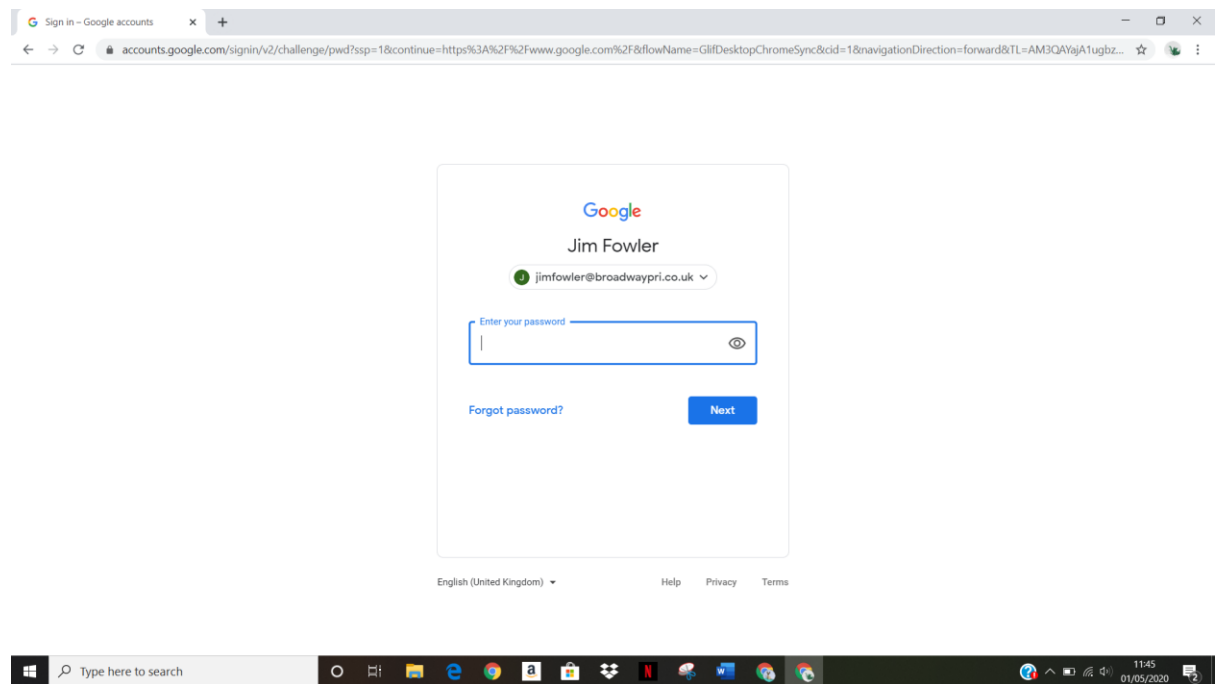

3. When you click it, it should come up with a new box that looks like this:

4. You want to click on the +Add button which you can see here.

5. That will open a new box that looks like:

Type in your name, choose an avatar and click add at the bottom

6. You will then be brought to a screen that looks like:

You need to click the 'Already a Chrome user? Sign in' option

7. This will bring you on to a page that looks like this:

8. Type in how you log in to your Google Chromebooks at school. For example:
dave.smith@broadwaypri.co.uk or anita.taylor@broadwaypri.co.uk

You must use the same log in that you use at school or it won't work.

9. This will then bring you onto a screen that looks like this:

Enter the password you use at school. For example: redfish, bluefish, yellowfish or greenfish