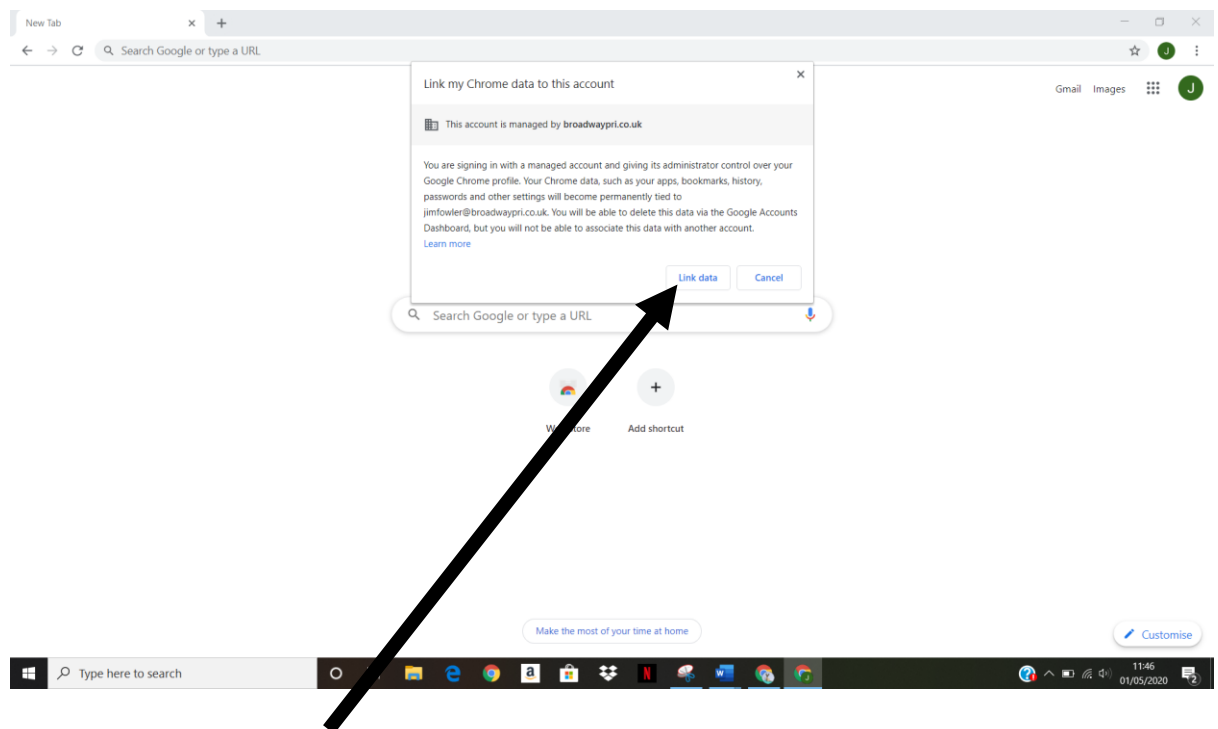

If it does, just click on the 'Link Data' option. If this does not appear then just go to the next step.