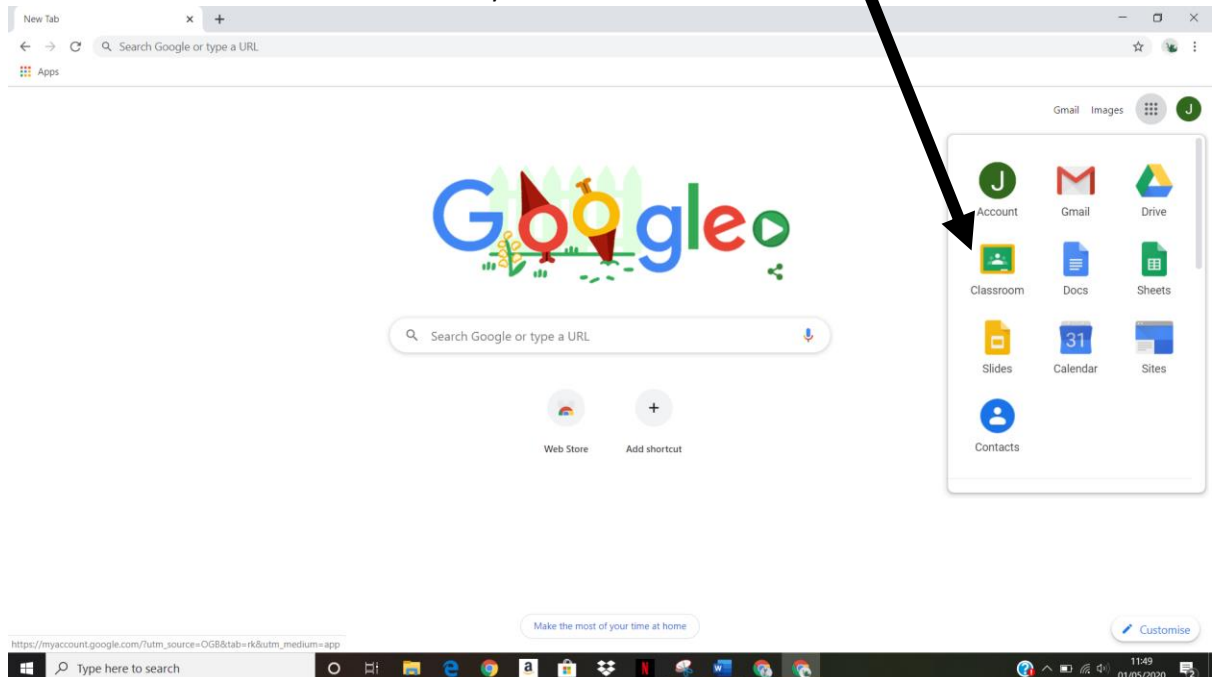

You need to click on this icon

which can be found here

12. You will then have a screen like this and you will need to click on 'Classroom'